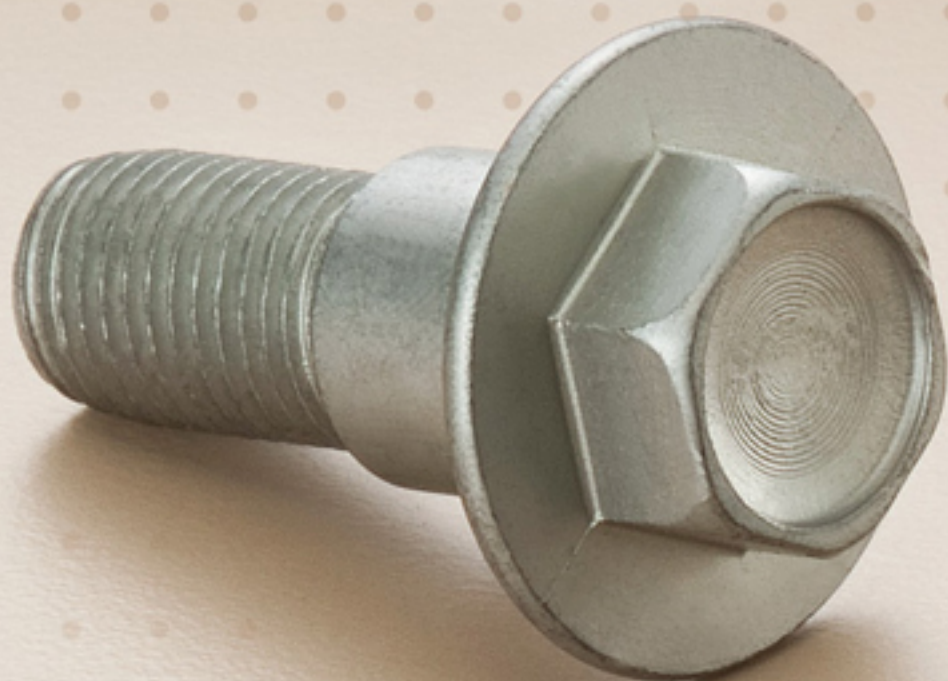

Your $\frac{IN}{METric} + \frac{CH}{}$ Fasteners Source

Main Range:

Cold - Formed NUT
Cold - Formed BOLT
Heading SCREW

Material:

Carbon Steel
Stainless Steel
Alloy Steel

Quality Respect *Inside*

INMETCH
Industrial Co., Ltd.

Main Range:

Cold - Formed NUT
Cold - Formed BOLT
Heading SCREW

Material:

Carbon Steel
Stainless Steel
Alloy Steel

Quality Respect *Inside*

INMETCH
Industrial Co., Ltd.

12F-2, No. 77, Sec. 2, Jhong-Hua East Rd. Tainan, Taiwan, 701